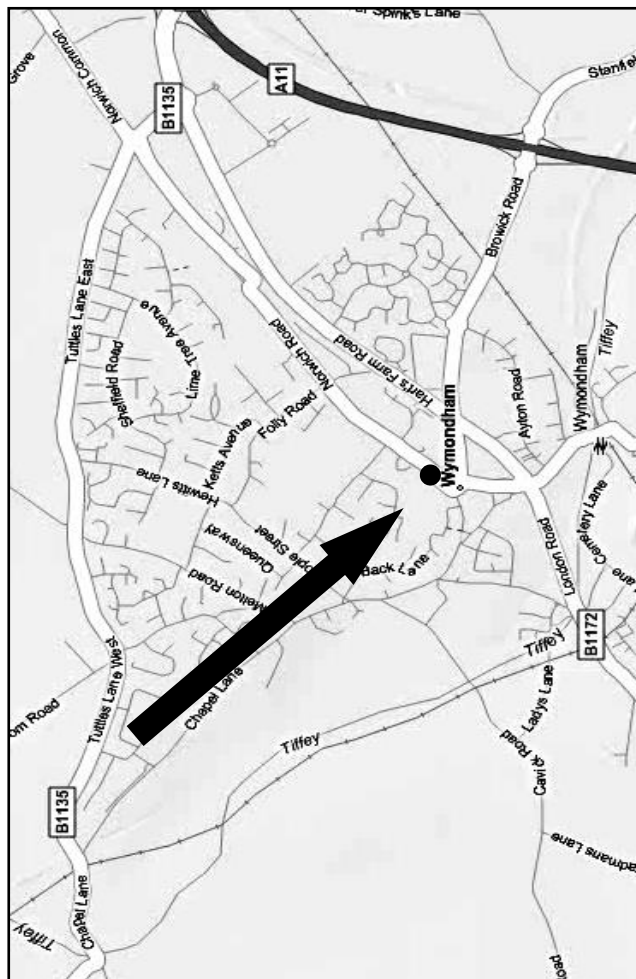

Community Centre, Limetree Ave

Mon 7.30pm. For more info visit:

www.norfolkyfc.co.uk

**Wymondham Countrysiders
Meet at the Catholic Hall
Opposite the Bridewell Museum
NR18 0NS**

WYMONDHAM COUNTRYSIDERS CLUB